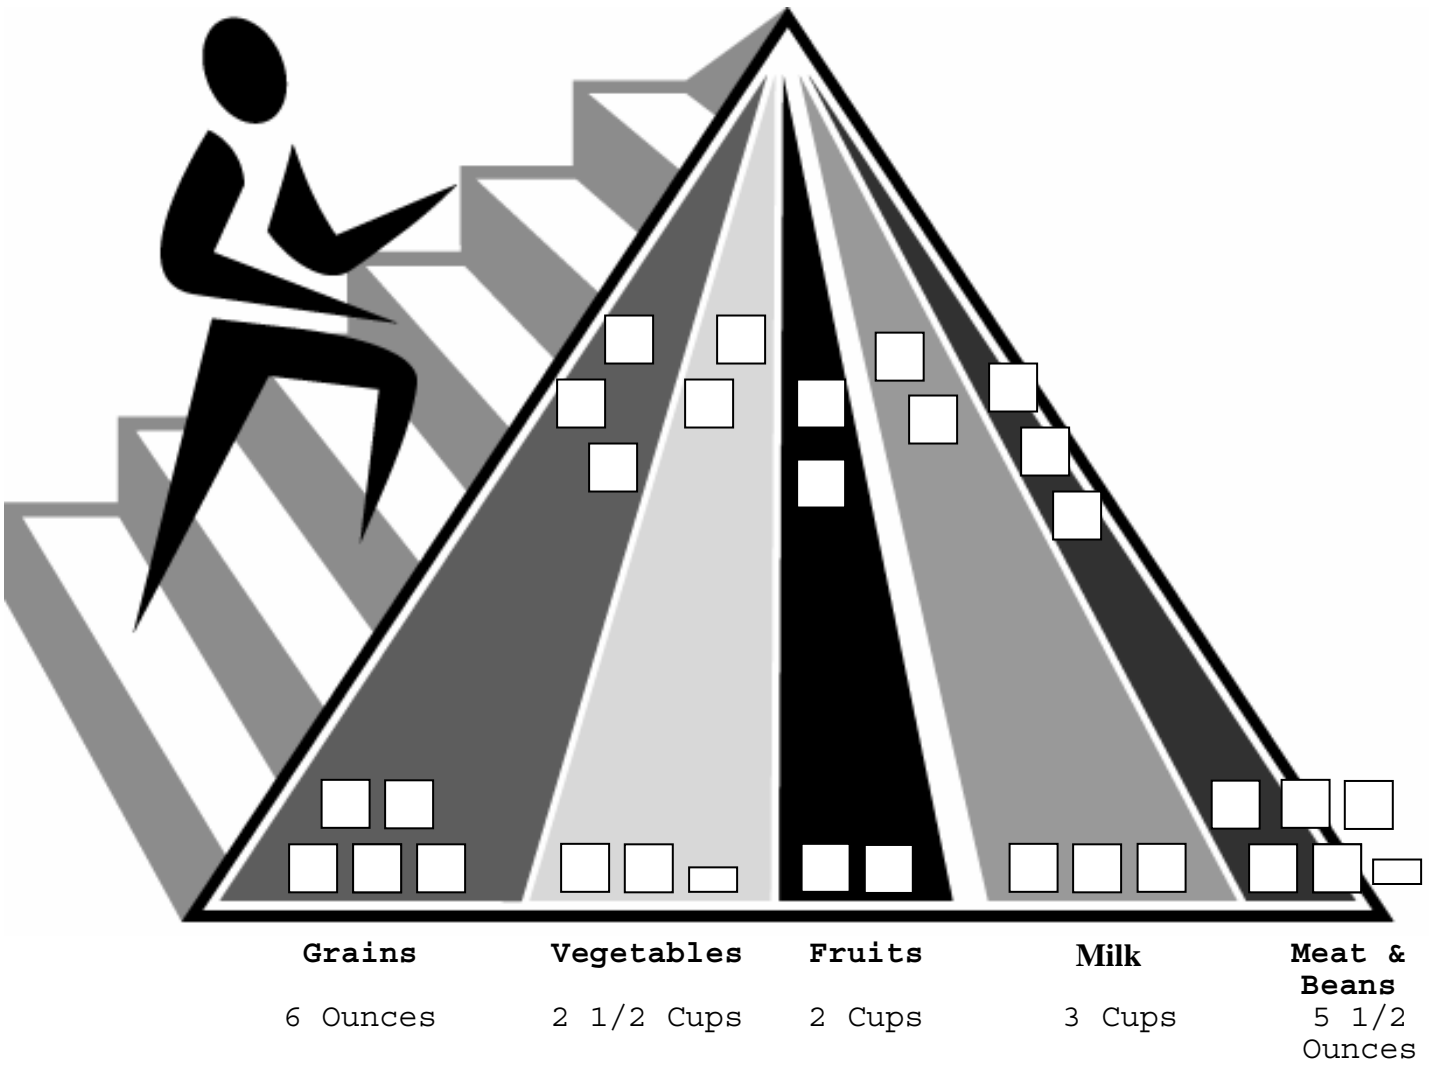

MYPYRAMID BLANK

Color in a square in the appropriate section of MyPyramid (near base or tip) for each "serving equivalent" (ounce or cup) for your meal.