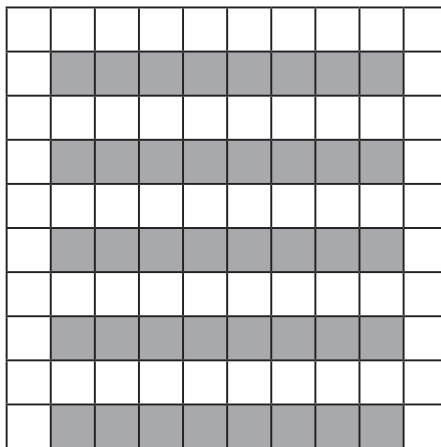

The Tile Center Sheet

At the Tile Center all tiles are \$1.60

Pattern 1

How much is shaded?

Fraction: _____

Decimal: _____

Percent: _____

Pattern 2

How much is shaded?

Fraction: _____

Decimal: _____

Percent: _____

Pattern 3

How much is shaded?

Fraction: _____

Decimal: _____

Percent: _____

Pattern 4

How much is shaded?

Fraction: _____

Decimal: _____

Percent: _____

Pattern 5

How much is shaded?