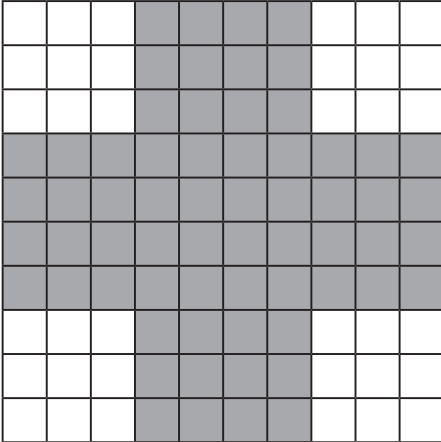

The Tile Center Sheet

At the Tile Center all tiles are \$1.60

Pattern 1

How much is shaded?

Fraction: _____

Decimal: _____

Percent: _____

Pattern 2

How much is shaded?

Fraction: _____

Decimal: _____

Percent: _____

Pattern 3

How much is shaded?

Fraction: _____

Decimal: _____