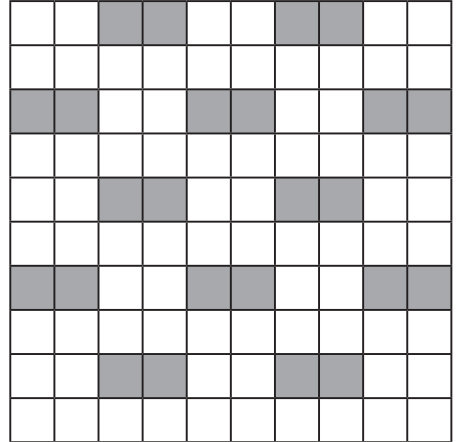

The Tile Center Sheet

At the Tile Center all tiles are \$1.60

Pattern 1

How much is shaded?

Fraction: _____

Decimal: _____

Percent: _____

Pattern 2

How much is shaded?

Fraction: _____

Decimal: _____

Percent: _____

Pattern 3

How much is shaded?

Fraction: _____

Decimal: _____