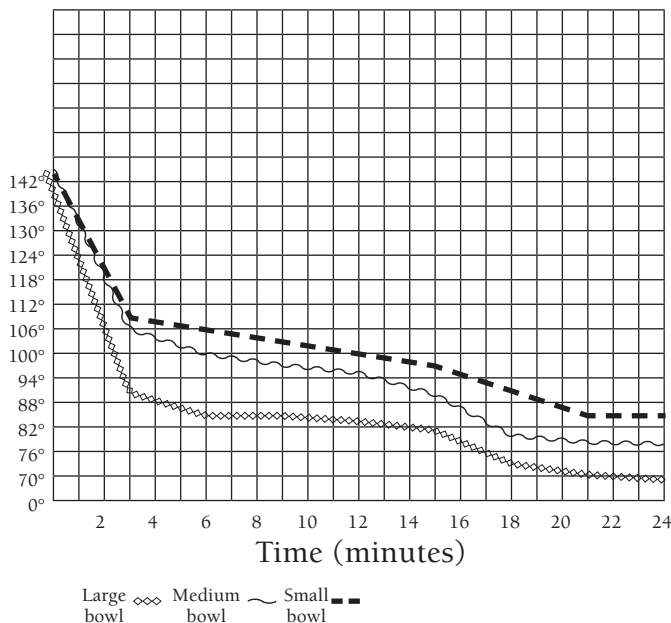

# Was Goldilocks Telling the Truth? Sample Table

Bowls, Time, & Degrees (F)	Large Glass	Medium Glass	Small Glass	Large Tupperware	Medium Tupperware	Small Tupperware
Starting Temp (in °)	142	142	142	142	142	142
3 min	90	105	110	99	103	103
6 min	86	99	105	97	100	101
9 min	85	98	101	93	98	99
12 min	84	95	99	90	95	98
15 min	80	89	95	82	88	91
18 min	73	81	91	79	82	85
21 min	71	80	84	78	80	83
24 min	70	79	84	71	75	80
Change in temp from start to finish	75 degrees	66 degrees	61 degrees	74 degrees	70 degrees	65 degrees

# Was Goldilocks Telling the Truth? Sample Graphs

Glass Bowls

Tupperware Bowls