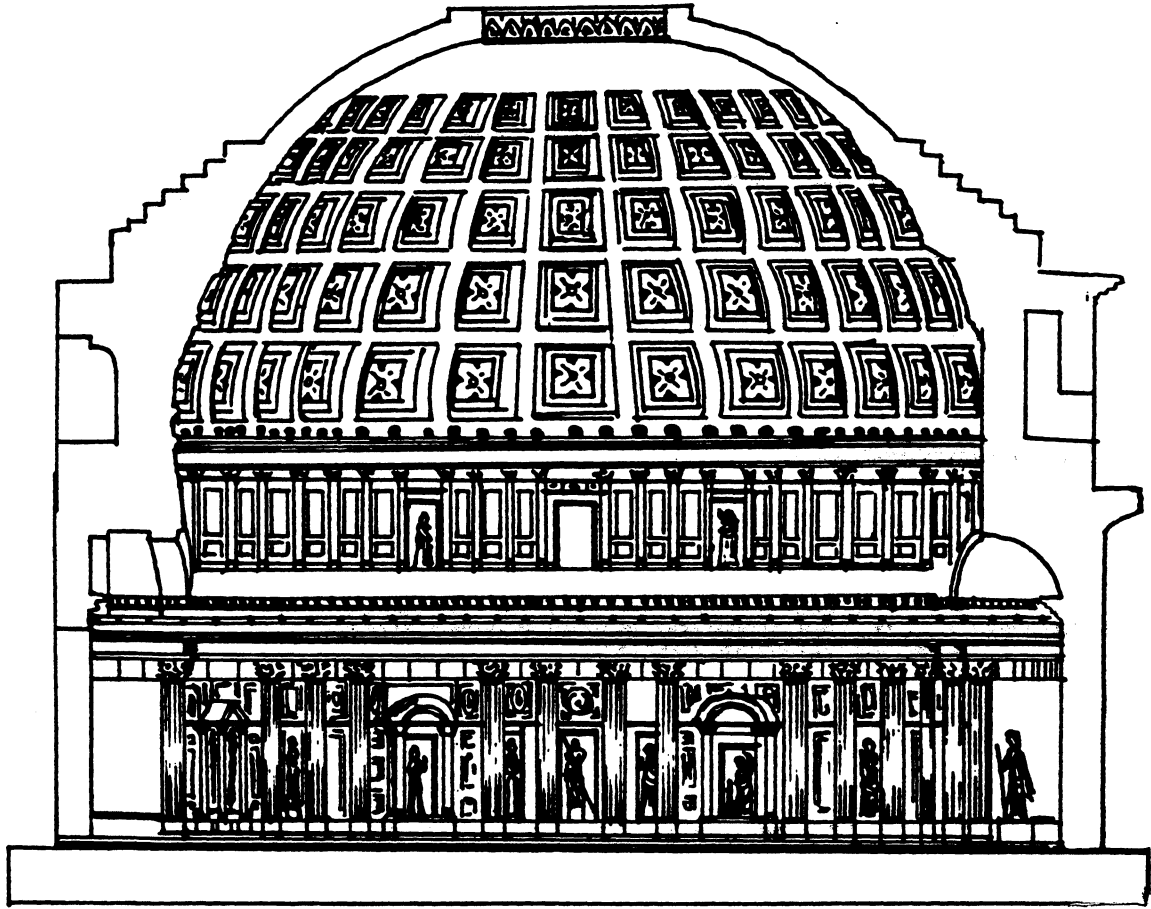

ROMAN

DATE LINE: 753 BC—476 AD

MOTIFS:	Cherubs	Acanthus leaf
	Human Form	Egg and dart
	Eagle	Swan
	Lion	Grotesques
	Bead and dental	

ARCHITECTURE: Developed the arch
 Developed the dome
 Developed concrete
 Copied and enriched Doric, Ionic, and Corinthian orders and built them throughout the entire Roman Empire

INTERIORS: Home was the center of life
 The dining room was the most important room of the home
 There were rooms for all needs

ACCESSORIES: Sculptures
 Urns
 Vases
 Art

ASSIGNMENTS:
 1 chair tracing
 1 current influence
 Recognize Roman arch and dome

REFERENCE: Interior Design and Decoration, pages 31—44

ROMAN COLOSSEUM

ROMAN PANTHEON

ROMAN LION PAW THRONE