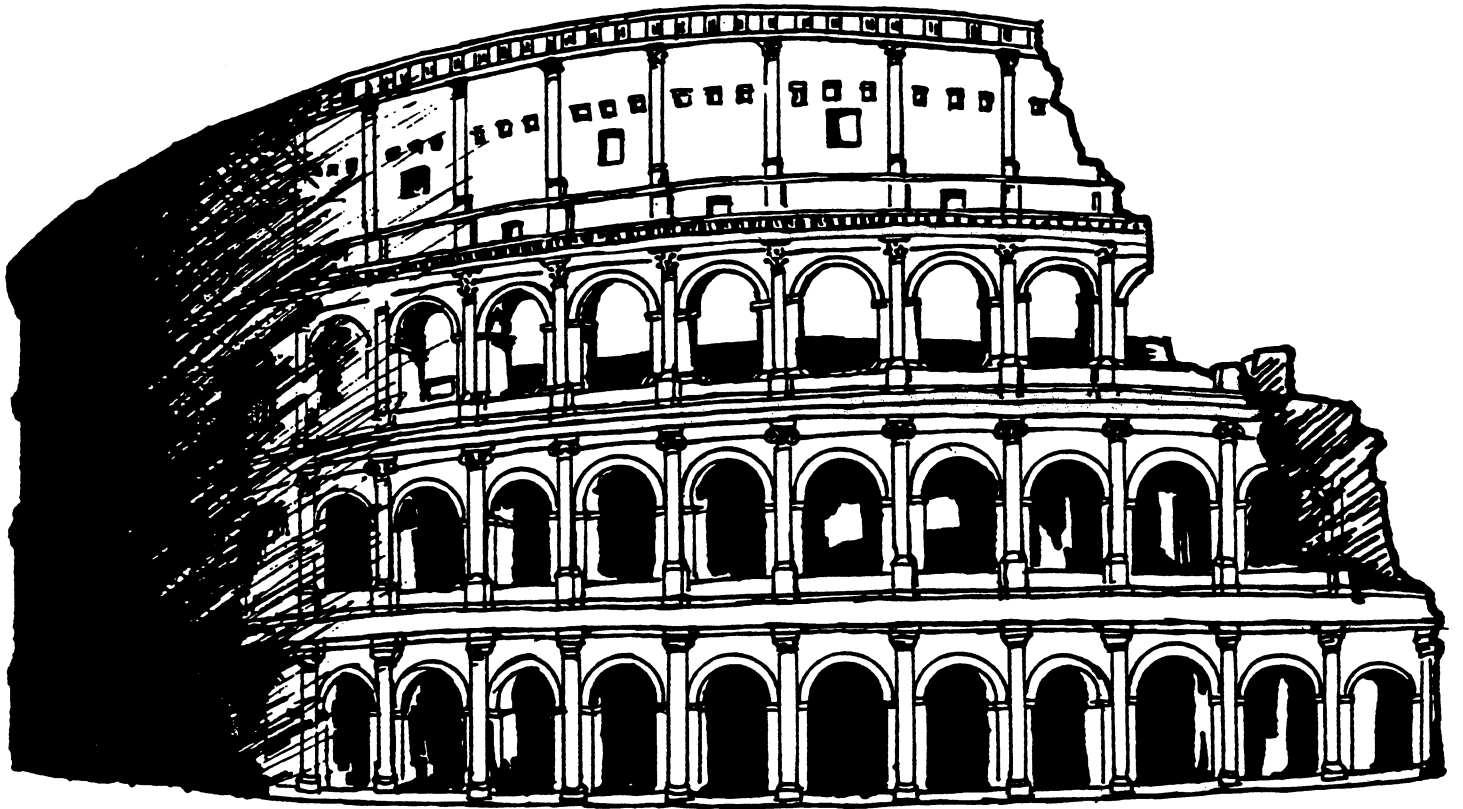

ROMAN COLOSSEUM