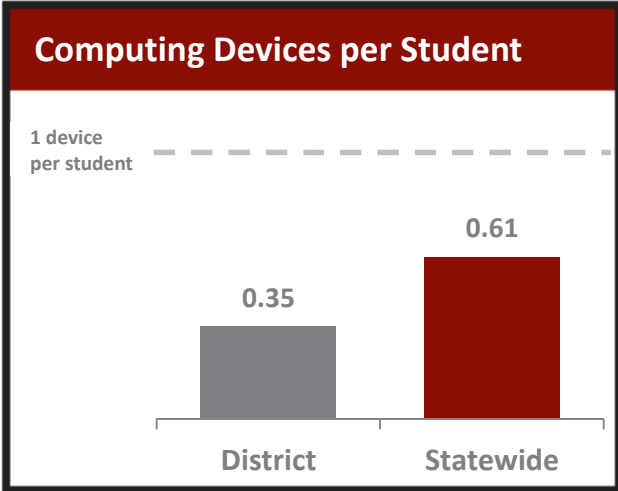

Morgan County School District

Computing Devices Used in Schools

Device Type	Total for Student Use	Total for Teacher or Administrator Use
Desktops Using Windows OS	435	204
Laptops Using Windows OS	95	50
Mac Desktops	35	1
Mac Laptops	1	0
Google Chromebooks	330	0
Windows Tablets	0	0
Android Tablets	0	0
iOS Tablets	60	220

0.67 Wi-Fi Access Points
 Per Classroom
 Compared to
0.58 Statewide

District Facts

Population	9,955
Student Body Size	2,766
Number of Schools	4
Urban/Rural	Rural
Median Household Income	\$80,337
Poverty Rate	4.0%
Free/Reduced Lunch Eligible	17.1%