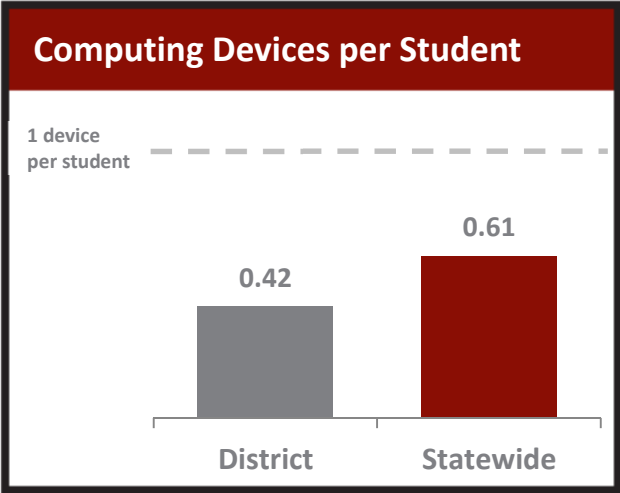

Murray City School District

Computing Devices Used in Schools

	Total for Student Use	Total for Teacher or Administrator Use
Desktops Using Windows OS	1,160	110
Laptops Using Windows OS	1,050	346
Mac Desktops	80	5
Mac Laptops	0	0
Google Chromebooks	100	0
Windows Tablets	0	0
Android Tablets	0	0
iOS Tablets	135	220

0.42 Wi-Fi Access Points
 Per Classroom Compared to
0.58 Statewide

District Facts

Population	35,643
Student Body Size	6,001
Number of Schools	9
Urban/Rural	Urban
Median Household Income	\$52,397
Poverty Rate	13.1%
Free/Reduced Lunch Eligible	33.2%