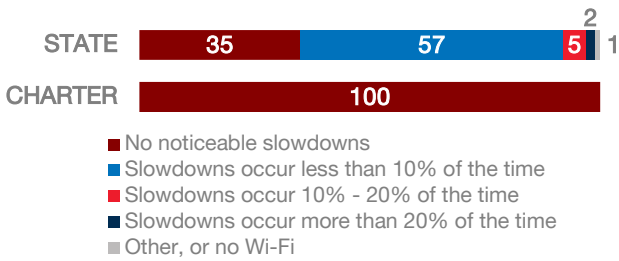

Odyssey Charter School

CHARTER FACTS

Area Population	N/A
Enrollment	431
Number of Schools	1
Urban or Rural	Urban
Median Household Income	N/A
Poverty Rate	N/A

WI-FI NETWORKS

WI-FI COVERAGE REPORTED BY SCHOOLS (%)

SCHOOLS EXPERIENCING DECLINES IN WI-FI SERVICE SPEEDS DURING SCHOOLTIME (%)

HOW SCHOOL WI-FI NETWORKS WERE DESIGNED

NETWORK GEAR IN SCHOOLS

AGE OF WIRELESS GEAR (%)

AGE OF WIRED GEAR (%)

COMPUTING DEVICES PER STUDENT