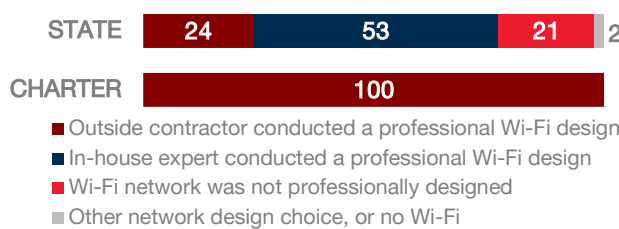

Odyssey Charter School

CHARTER FACTS

Area Population	N/A
Enrollment	431
Number of Schools	1
Urban or Rural	Urban
Median Household Income	N/A
Poverty Rate	N/A

WI-FI NETWORKS

WI-FI COVERAGE REPORTED BY SCHOOLS (%)

SCHOOLS EXPERIENCING DECLINES IN WI-FI SERVICE SPEEDS DURING SCHOOLTIME (%)

HOW SCHOOL WI-FI NETWORKS WERE DESIGNED

NETWORK GEAR IN SCHOOLS

AGE OF WIRELESS GEAR (%)

AGE OF WIRED GEAR (%)

COMPUTING DEVICES PER STUDENT