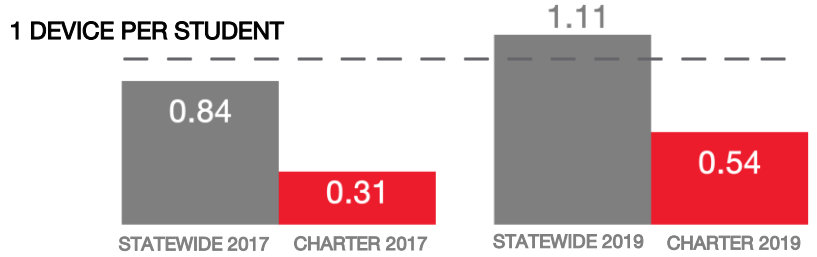

SCHOOLS EXPERIENCING DECLINES IN WI-FI SERVICE SPEEDS DURING SCHOOLTIME (%)

HOW SCHOOL WI-FI NETWORKS WERE DESIGNED

NETWORK GEAR IN SCHOOLS

AGE OF WIRELESS GEAR (%)

AGE OF WIRED GEAR (%)

COMPUTING DEVICES PER STUDENT