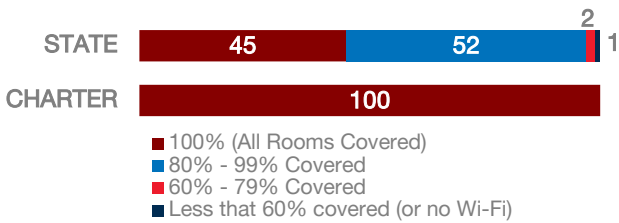

Odyssey Charter School

CHARTER FACTS

Area Population	N/A
Enrollment	431
Number of Schools	1
Urban or Rural	Urban
Median Household Income	N/A
Poverty Rate	N/A

WI-FI NETWORKS

WI-FI COVERAGE REPORTED BY SCHOOLS (%)

SCHOOLS EXPERIENCING DECLINES IN WI-FI SERVICE SPEEDS DURING SCHOOLTIME (%)

HOW SCHOOL WI-FI NETWORKS WERE DESIGNED

NETWORK GEAR IN SCHOOLS

AGE OF WIRELESS GEAR (%)

AGE OF WIRED GEAR (%)

COMPUTING DEVICES PER STUDENT