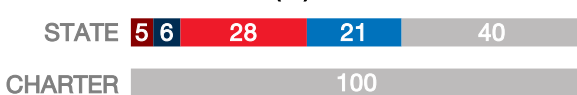

SCHOOLS EXPERIENCING DECLINES IN WI-FI SERVICE SPEEDS DURING SCHOOLTIME (%)

HOW SCHOOL WI-FI NETWORKS WERE DESIGNED

NETWORK GEAR IN SCHOOLS

AGE OF WIRELESS GEAR (%)

AGE OF WIRED GEAR (%)

COMPUTING DEVICES PER STUDENT