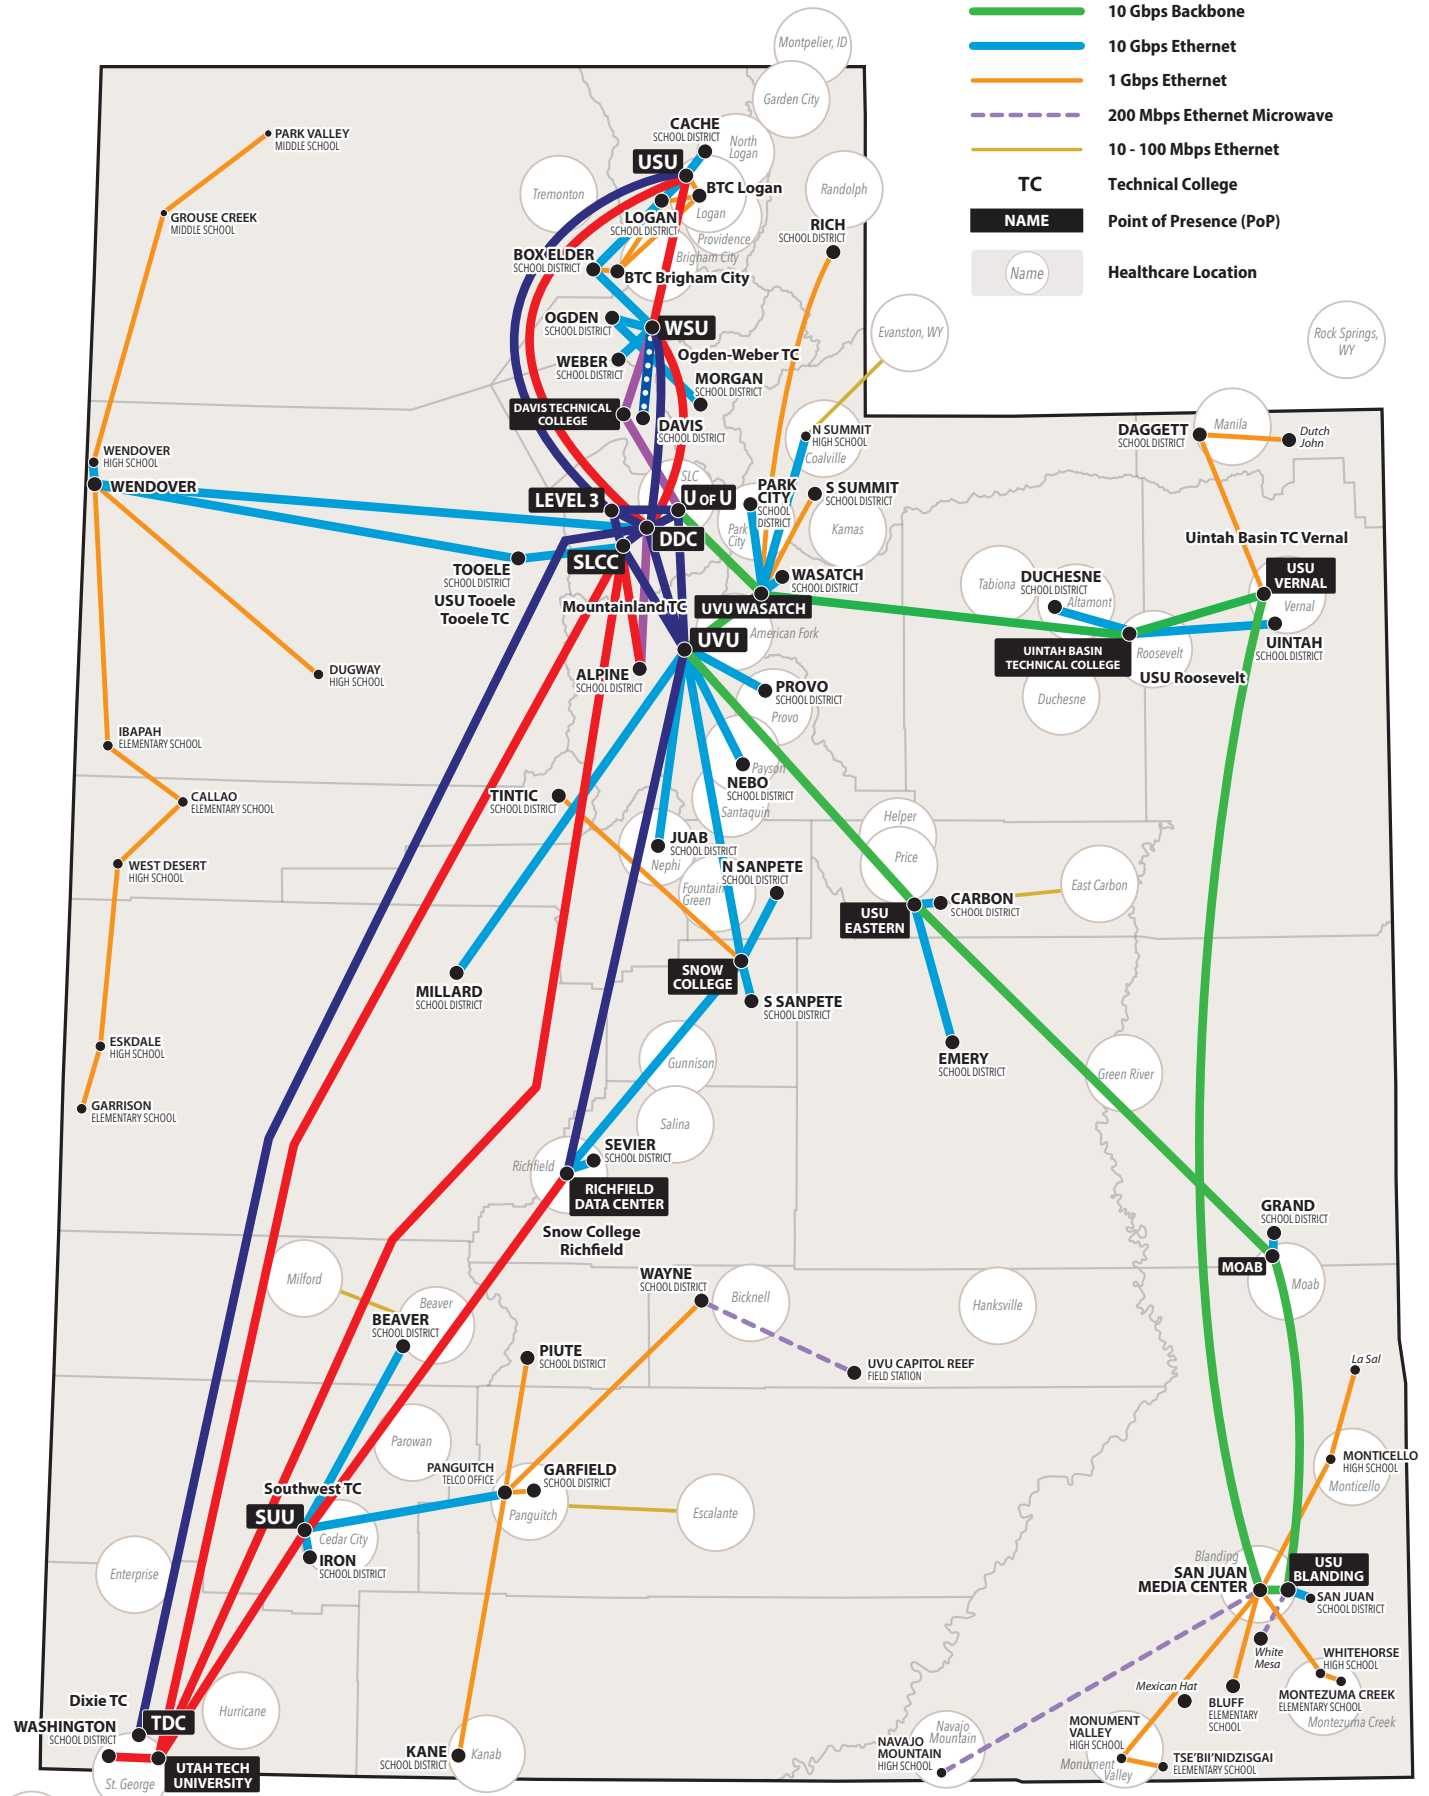

UEN | UTN Infrastructure Map

Connecting 2,100+ locations throughout Utah

- 400 Gbps Backbone
- 100 Gbps Backbone
- ⋯ 40 Gbps Backbone
- 20 Gbps Backbone
- 10 Gbps Backbone
- 10 Gbps Ethernet
- 1 Gbps Ethernet
- - - 200 Mbps Ethernet Microwave
- 10 - 100 Mbps Ethernet

- TC** Technical College
- NAME** Point of Presence (PoP)
- Name Healthcare Location

Mesquite, NV