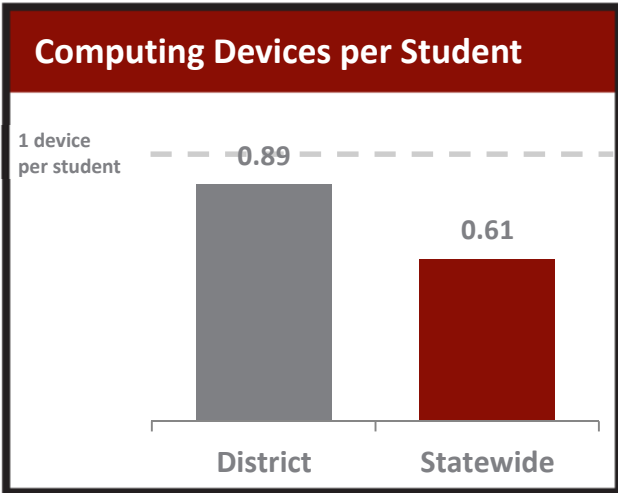

North Sanpete School District

Computing Devices Used in Schools

	Total for Student Use	Total for Teacher or Administrator Use
Desktops Using Windows OS	141	5
Laptops Using Windows OS	0	3
Mac Desktops	419	19
Mac Laptops	399	177
Google Chromebooks	216	10
Windows Tablets	0	0
Android Tablets	0	0
iOS Tablets	1,098	150

0.66 Wi-Fi Access Points
Per Classroom Compared to
0.58 Statewide

District Facts

Population	12,093
Student Body Size	2,567
Number of Schools	9
Urban/Rural	Rural
Median Household Income	\$48,067
Poverty Rate	12.0%
Free/Reduced Lunch Eligible	57.3%