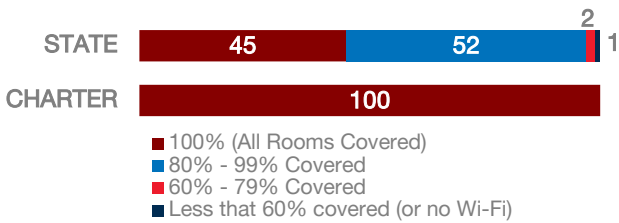

Guadalupe School

CHARTER FACTS

Area Population	N/A
Enrollment	425
Number of Schools	1
Urban or Rural	Urban
Median Household Income	N/A
Poverty Rate	N/A

WI-FI NETWORKS

WI-FI COVERAGE REPORTED BY SCHOOLS (%)

SCHOOLS EXPERIENCING DECLINES IN WI-FI SERVICE SPEEDS DURING SCHOOLTIME (%)

HOW SCHOOL WI-FI NETWORKS WERE DESIGNED

NETWORK GEAR IN SCHOOLS

AGE OF WIRELESS GEAR (%)

AGE OF WIRED GEAR (%)

COMPUTING DEVICES PER STUDENT