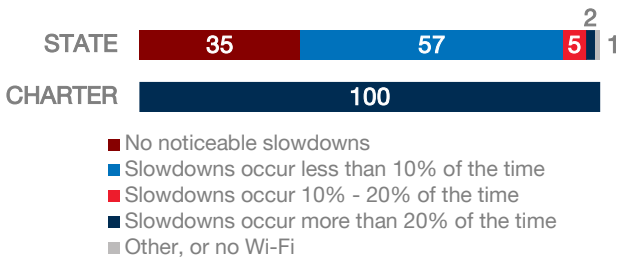

SCHOOLS EXPERIENCING DECLINES IN WI-FI SERVICE SPEEDS DURING SCHOOLTIME (%)