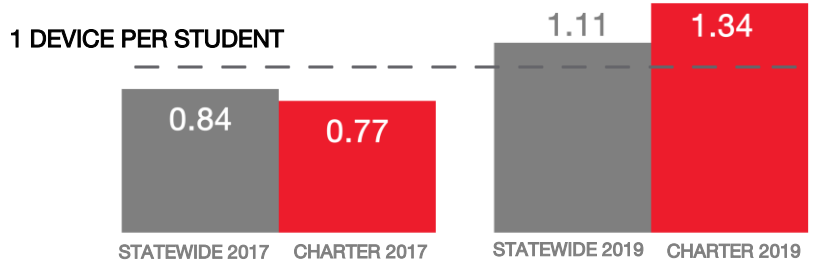

SCHOOLS EXPERIENCING DECLINES IN WI-FI SERVICE SPEEDS DURING SCHOOLTIME (%)

HOW SCHOOL WI-FI NETWORKS WERE DESIGNED

NETWORK GEAR IN SCHOOLS

AGE OF WIRELESS GEAR (%)

AGE OF WIRED GEAR (%)

COMPUTING DEVICES PER STUDENT