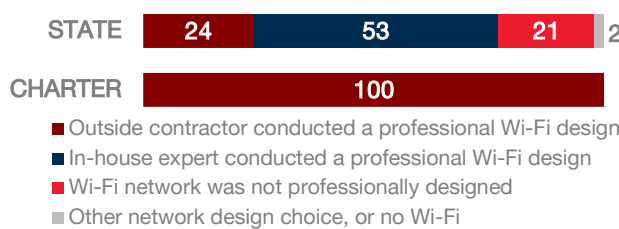

Guadalupe School

CHARTER FACTS

Area Population	N/A
Enrollment	425
Number of Schools	1
Urban or Rural	Urban
Median Household Income	N/A
Poverty Rate	N/A

WI-FI NETWORKS

WI-FI COVERAGE REPORTED BY SCHOOLS (%)

SCHOOLS EXPERIENCING DECLINES IN WI-FI SERVICE SPEEDS DURING SCHOOLTIME (%)

HOW SCHOOL WI-FI NETWORKS WERE DESIGNED

NETWORK GEAR IN SCHOOLS

AGE OF WIRELESS GEAR (%)

AGE OF WIRED GEAR (%)

COMPUTING DEVICES PER STUDENT