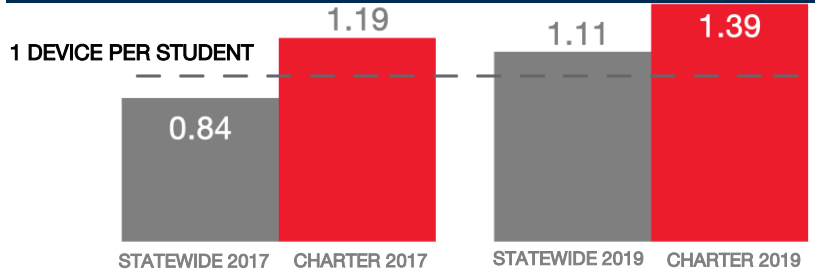

SCHOOLS EXPERIENCING DECLINES IN WI-FI SERVICE SPEEDS DURING SCHOOLTIME (%)

HOW SCHOOL WI-FI NETWORKS WERE DESIGNED

NETWORK GEAR IN SCHOOLS

AGE OF WIRELESS GEAR (%)

AGE OF WIRED GEAR (%)

COMPUTING DEVICES PER STUDENT