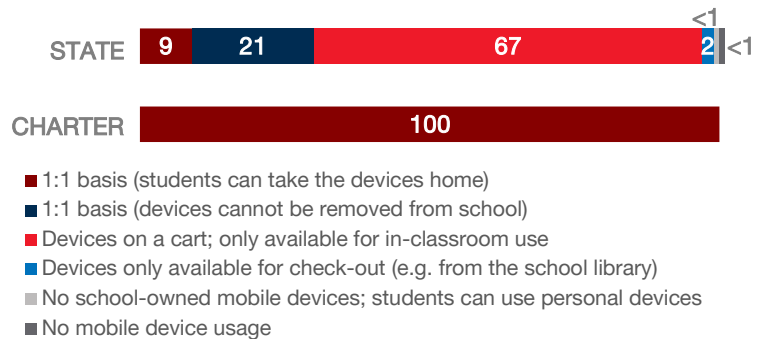

MOBILE DEPLOYMENT

WIRELESS DEVICE POLICIES AT SCHOOLS (%)