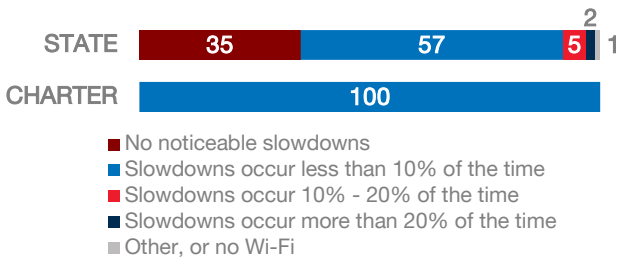

SCHOOLS EXPERIENCING DECLINES IN WI-FI SERVICE SPEEDS DURING SCHOOLTIME (%)