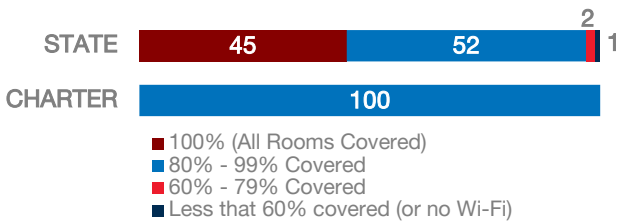

Roots Charter High School

DISTRICT FACTS

Area Population	N/A
Enrollment	197
Number of Schools	1
Urban or Rural	Urban
Median Household Income	N/A
Poverty Rate	N/A

WI-FI NETWORKS

WI-FI COVERAGE REPORTED BY SCHOOLS (%)

SCHOOLS EXPERIENCING DECLINES IN WI-FI SERVICE SPEEDS DURING SCHOOLTIME (%)

HOW SCHOOL WI-FI NETWORKS WERE DESIGNED

NETWORK GEAR IN SCHOOLS

AGE OF WIRELESS GEAR (%)

AGE OF WIRED GEAR (%)

COMPUTING DEVICES PER STUDENT