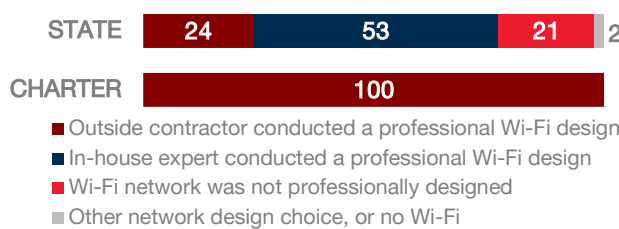

Roots Charter High School

DISTRICT FACTS

Area Population	N/A
Enrollment	197
Number of Schools	1
Urban or Rural	Urban
Median Household Income	N/A
Poverty Rate	N/A

WI-FI NETWORKS

WI-FI COVERAGE REPORTED BY SCHOOLS (%)

SCHOOLS EXPERIENCING DECLINES IN WI-FI SERVICE SPEEDS DURING SCHOOLTIME (%)

HOW SCHOOL WI-FI NETWORKS WERE DESIGNED

NETWORK GEAR IN SCHOOLS

AGE OF WIRELESS GEAR (%)

AGE OF WIRED GEAR (%)

COMPUTING DEVICES PER STUDENT