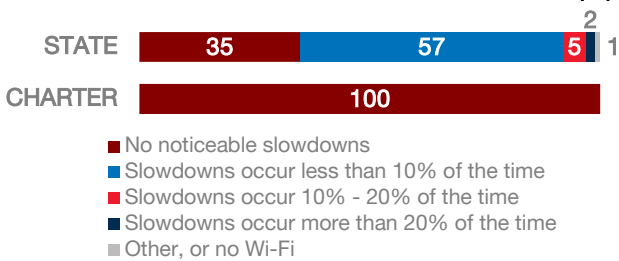

SCHOOLS EXPERIENCING DECLINES IN WI-FI SERVICE SPEEDS DURING SCHOOLTIME (%)