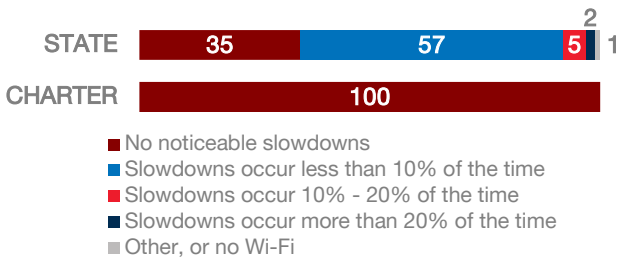

SCHOOLS EXPERIENCING DECLINES IN WI-FI SERVICE SPEEDS DURING SCHOOLTIME (%)