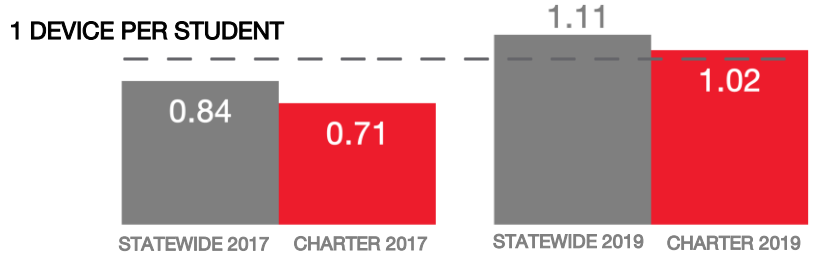

SCHOOLS EXPERIENCING DECLINES IN WI-FI SERVICE SPEEDS DURING SCHOOLTIME (%)

HOW SCHOOL WI-FI NETWORKS WERE DESIGNED

NETWORK GEAR IN SCHOOLS

AGE OF WIRELESS GEAR (%)

AGE OF WIRED GEAR (%)

COMPUTING DEVICES PER STUDENT