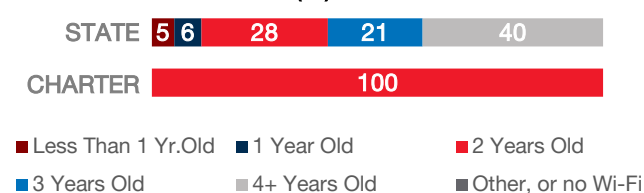

SCHOOLS EXPERIENCING DECLINES IN WI-FI SERVICE SPEEDS DURING SCHOOLTIME (%)

HOW SCHOOL WI-FI NETWORKS WERE DESIGNED

NETWORK GEAR IN SCHOOLS

AGE OF WIRELESS GEAR (%)

AGE OF WIRED GEAR (%)

COMPUTING DEVICES PER STUDENT