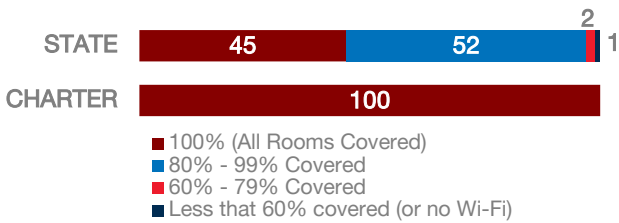

Soldier Hollow Charter School

CHARTER FACTS

Area Population	N/A
Enrollment	315
Number of Schools	1
Urban or Rural	Rural
Median Household Income	N/A
Poverty Rate	N/A

WI-FI NETWORKS

WI-FI COVERAGE REPORTED BY SCHOOLS (%)

SCHOOLS EXPERIENCING DECLINES IN WI-FI SERVICE SPEEDS DURING SCHOOLTIME (%)

HOW SCHOOL WI-FI NETWORKS WERE DESIGNED

NETWORK GEAR IN SCHOOLS

AGE OF WIRELESS GEAR (%)

AGE OF WIRED GEAR (%)

COMPUTING DEVICES PER STUDENT