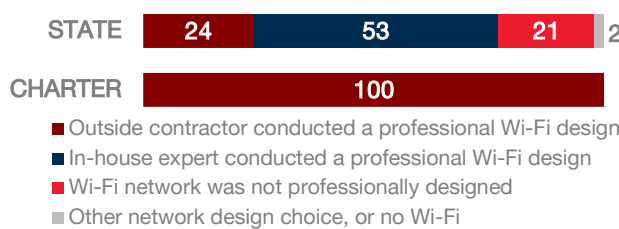

Soldier Hollow Charter School

CHARTER FACTS

Area Population	N/A
Enrollment	315
Number of Schools	1
Urban or Rural	Rural
Median Household Income	N/A
Poverty Rate	N/A

WI-FI NETWORKS

WI-FI COVERAGE REPORTED BY SCHOOLS (%)

SCHOOLS EXPERIENCING DECLINES IN WI-FI SERVICE SPEEDS DURING SCHOOLTIME (%)

HOW SCHOOL WI-FI NETWORKS WERE DESIGNED

NETWORK GEAR IN SCHOOLS

AGE OF WIRELESS GEAR (%)

AGE OF WIRED GEAR (%)

COMPUTING DEVICES PER STUDENT