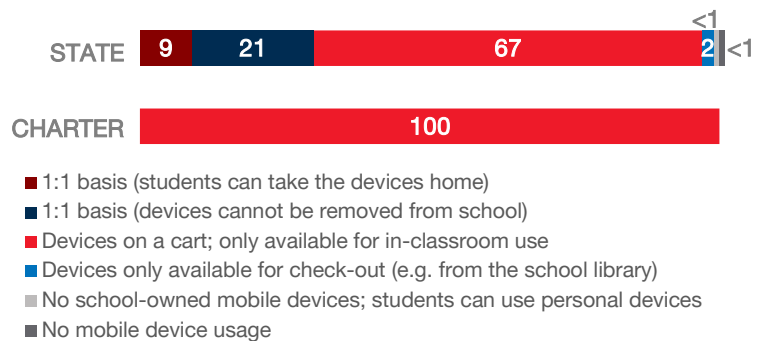

MOBILE DEPLOYMENT

WIRELESS DEVICE POLICIES AT SCHOOLS (%)