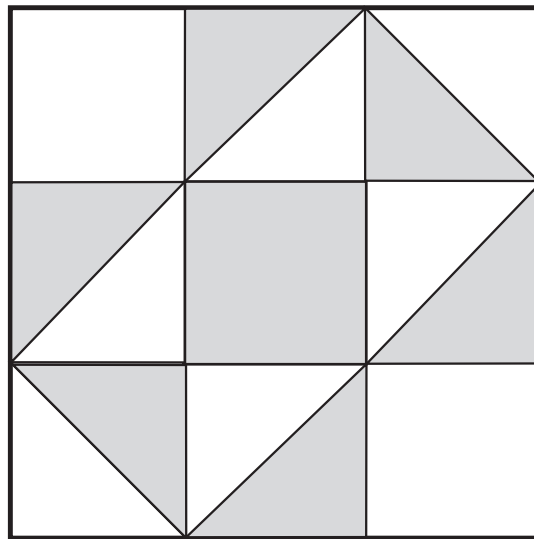

# Quilt Patterns

Bow Tie

Shoofly

Flying Geese

Lone Star

Water Wheel

Split Nine Patch