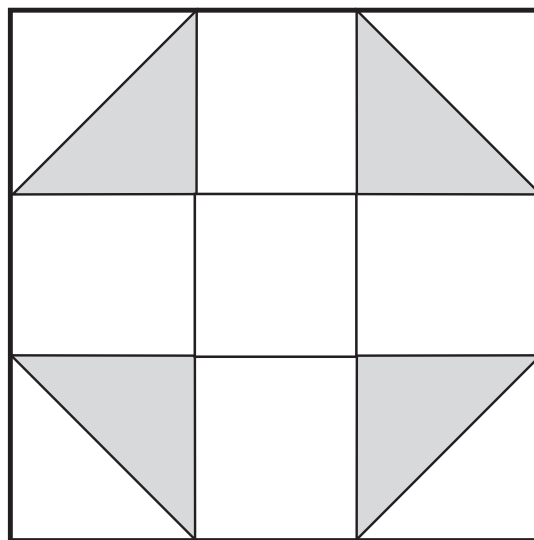

# Quilt Patterns

Bow Tie

Shoofly

Flying Geese

Lone Star

Water Wheel

Split Nine Patch