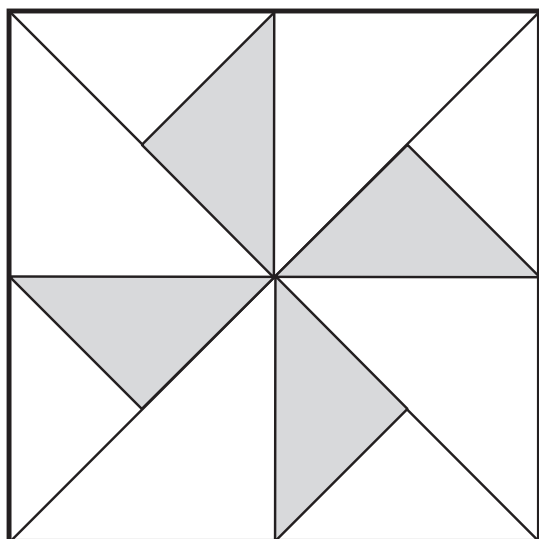

# Quilt Patterns

Bow Tie

Shoofly

Flying Geese

Lone Star

Water Wheel

Split Nine Patch