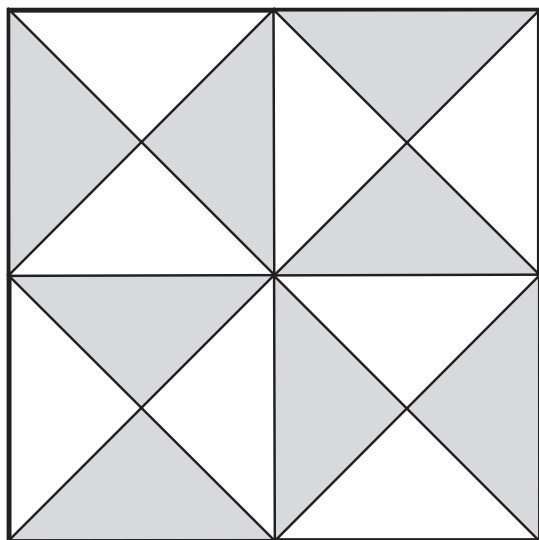

# Quilt Patterns

Bow Tie

Shoofly

Flying Geese

Lone Star

Water Wheel

Split Nine Patch